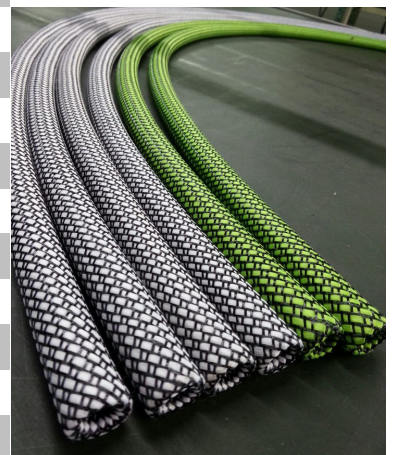

Datasheet

Nominal size(W)		Part No.	Expanded range		Packing Standard Spool
Inch	mm		Min.(I)	Max.(O)	
4/25"	4	LS-PPS24180	2	5.3	500m
1/5"	5	LS-PPS24180	3	6.65	500m
1/4"	6	LS-PPS32180	4	8	500m
5/16"	8	LS-PPS40180	5	10.65	300m
1/2"	12	LS-PPS48180	10	16	300m
11/20"	14	LS-PPS56180	12	18.65	200m
3/5"	15	LS-PPS56190	13	19.95	200m
5/8"	16	LS-PPS64180	14	21.3	200m
17/25"	17	LS-PPS64190	15	22.6	200m
7/10"	18	LS-PPS64110	16	24	100m
4/5"	20	LS-PPS72180	18	26.5	100m
1-1/4"	30	LS-PPS96180	28	40	100m
1-3/4"	44	LS-PPS120415	42	58.5	100m
2-3/4"	70	LS-PPS148415	68	93	100m